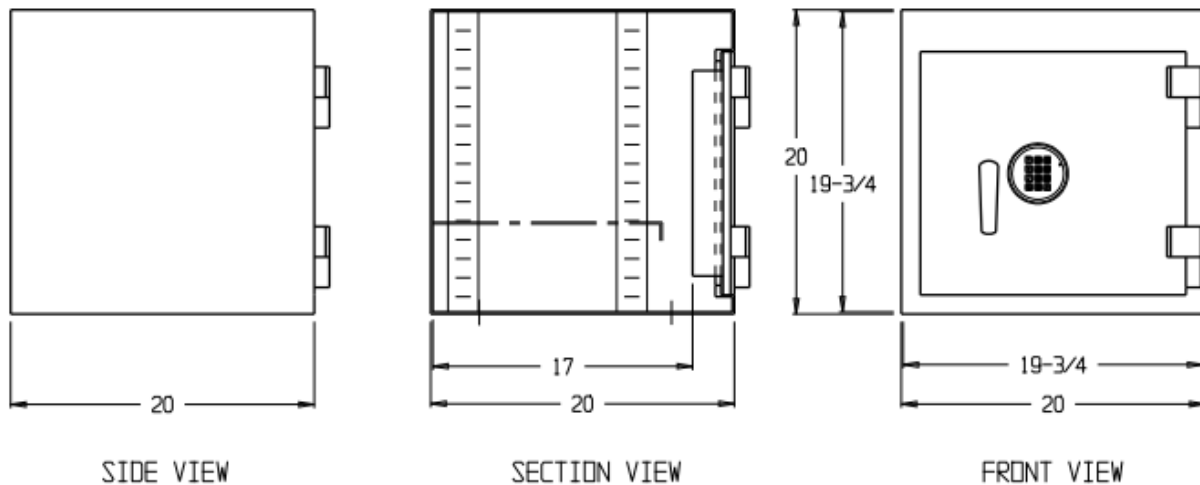

BWB2020 Safe

Specifications:

1. Safe, 20”H x 20”W x 20”D, Outside, Burglary Class “B”
2. Chest, 19 ¾”H x 19 ¾”W x 17”D,
Inside, Constructed of 1/8” Thick Steel Integral Jambs
 - One (1) Adjustable Shelf.
3. Door, Clear Opening: 14 ¾”H x 16 1/4”W, Constructed of ½” Thick Steel. Provided with coin rack, and equipped with a UL Listed ESL10XL Electronic Key Pad Combination Lock, Relocking Devices, a Bolt Detent Mechanism and Three-Way Locking Mechanism with Five (5) 1” Dia Chrome-Plated Locking Bolts. Lock Protected by a Drill-Resistant Hardplate.
4. Safe provided with Four (4) ½” Dia Anchor Holes.
5. Approximate Weight: 154 lbs.