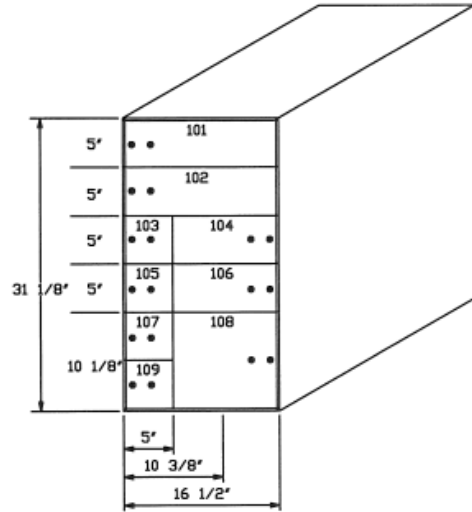

Model: TPS-9LT

Guest Deposit Boxes

Polished Aluminum Finish

Dual-nosed key locks

(4) Openings 5" x 5"

(2) Openings 5" x 10 3/8"

(2) Opening 5" x 15 1/4"

(1) Openings 10 1/8" x 10 3/8"

Outer Dimensions: 31 1/8"H x 16 1/2"W x 24"D

Weight: 305 lbs. approximately

Lead time 6-8 weeks

Used at the following brands:

- TownePlace Suites

*Commonly installed in millwork behind front desk

*Recommend (1) opening per (10) guest rooms